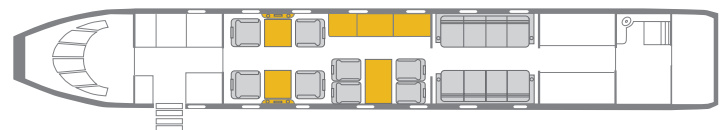

GULFSTREAM GIV-SP

FREE DOMESTIC WIFI

INTERIOR FEATURES

- Seating for 16
- 2016 Interior Refurbishment
- Sleeping arrangements for Six
- Individual Flat Screens Monitors
- Blu-ray/ DVD/ CD Player
- Airshow/Sat Phone/Fax
- Convection Oven and Microwave

PERFORMANCE*: Range (statute miles): 4465 - Cruising Speed (mph): 548
SPECIFICATIONS: Cabin Height: 6.2 ft, Width: 7.3 ft, Length: 45 ft - Baggage: 169 cu. ft
For more information, please visit solairus.aero/fleet/connecticut-gulfstream-giv-sp