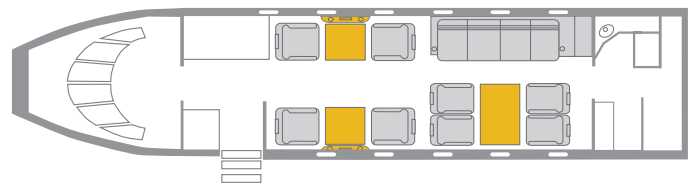

CHALLENGER 605

FREE DOMESTIC GOGO WIFI W/ TALK & TEXT

INTERIOR FEATURES

- Seating for 12 Passengers
- Berthing for 4 Passengers
- Full Forward Galley/Micro/Oven
- Espresso Machine
- CD/DVD/iPod Dock/ Satellite TV
- Airshow/Flight Phone

PERFORMANCE* : Range (statute miles): 4761 - Cruising Speed (mph): 530
SPECIFICATIONS: Cabin Height: 6.1 ft, Width: 8.2 ft, Length: 28.3 ft - Baggage: 115 cu. ft
For more information, please visit solairus.aero/fleet/boston-challenger-605