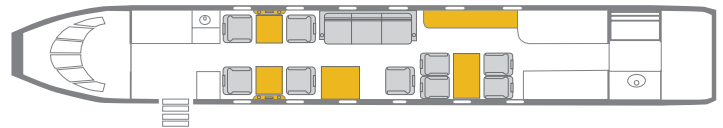

GULFSTREAM GIV-SP

ESPRESSO MACHINE

INTERIOR FEATURES

- Seating for 12
- 2010 Exterior Refurbishment
- 2007 Interior Refurbishment
- Sleeping arrangements for four
- Microwave/Convection Oven
- Satellite Phone/ Fax Machine

PERFORMANCE* : Range (statute miles): 4373 - Cruising Speed (mph): 548
SPECIFICATIONS: Cabin Height: 6.1 ft, Width: 7.3 ft, Length: 45 ft - Baggage: 169 cu. ft
For more information, please visit solairus.aero/fleet/california-gulfstream-giv