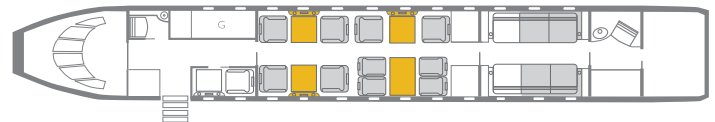

### INTERIOR FEATURES

- Seating for up to 14 Passengers
- Two Three-Place Divans
- Berthing for Up to Seven Passengers
- Forward Full Service Galley
- DVD, CD, and Airshow System
- Satellite Phone

**PERFORMANCE\*** : Range (statute miles): 6,400 - Cruising Speed (mph): 575  
**SPECIFICATIONS:** Cabin Height: 6.3 ft, Width: 8.2 ft, Length: 48.4 ft - Baggage: Interior: 185 cu. ft  
For more information, please visit [solairus.aero/fleet/global-express-oregon](http://solairus.aero/fleet/global-express-oregon)