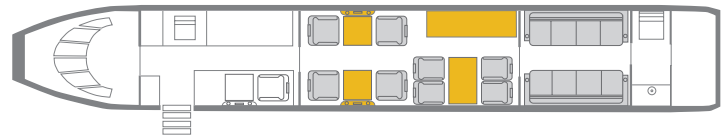

GULFSTREAM G550

WIFI ENABLED

INTERIOR FEATURES

- Seating for 16
- Espresso Machine
- Full Galley with Convection Oven
- Satellite TV
- DVD/CD/iPod Station
- AirShow
- 110V Outlet

PERFORMANCE* : Range (statute miles): 7900 - Cruising Speed (mph): 500
SPECIFICATIONS: Cabin Height: 6.2 ft, Width: 7.3 ft, Length: 50 ft - Baggage: 226 cu. ft
For more information, please visit solairus.aero/fleet/gulfstream-g550-oxc-based