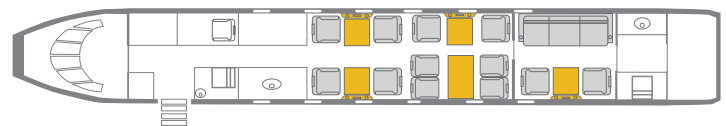

GULFSTREAM G650

WIFI ENABLED

INTERIOR FEATURES

- Seating for 15
- 26" & 12" Widescreen LCD Monitors
- HDMI and USB Ports
- Dual-slot Blu-ray/DVD/CD player
- Two Lavatories, Passenger and Crew
- Satellite phone
- Forward and Aft Cabin
- Espresso/Cappuccino Maker

PERFORMANCE* : Range (statute miles): 8055 - Cruising Speed (mph): 685
SPECIFICATIONS: Cabin Height: 6.4 ft, Width: 8.5 ft, Length: 46.8 ft - Baggage: 195 cu. ft
For more information, please visit solairus.aero/fleet/gulfstream-g650-swf-based