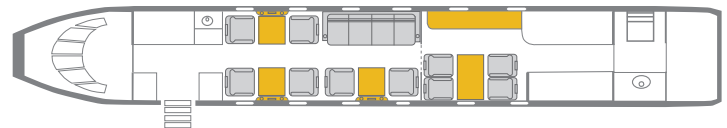

GULFSTREAM G450

WIFI/INTERNET ENABLED

FEATURES

- Seating for up to 14 Passengers
- Convection Oven, Toaster, and Microwave
- 14 Bose Noise Cancelling Headphones
- Blaupunkt Compact Multi-disc CD Player
- Flight Display Systems Dual DVD Player
- Dual 17" LCD Video Monitors
- (6) 7" LCD Video Monitors
- Forward and Aft Lavatories
- Airshow, Flight Phone, Satcom, and Fax Machine

PERFORMANCE* : Range (statute miles): 5000 - Cruising Speed (mph): 548
SPECIFICATIONS: Cabin Height: 6.2 ft, Width: 7.3 ft, Length: 45.1 ft - Baggage: 169 cu. ft
For more information, visit solairus.aero/fleet/gulfstream-g450-North-Chicago