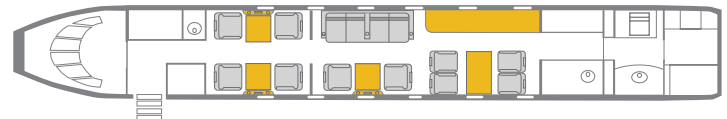

GULFSTREAM GIV-SP

FREE DOMESTIC WIFI

INTERIOR FEATURES

- 14 Passenger Seating
- Sleeping Arrangements for 6
- DVD/CD Player/Headphones
- Sat Phone/Fax Machine
- Full Rear Galley
- Convection Oven/Microwave
- Coffee Maker

PERFORMANCE* : Range (statute miles): 4465 - Cruising Speed (mph): 548
SPECIFICATIONS: Cabin Height: 6.1 ft, Width: 7.3 ft, Length: 45 ft - Baggage: 169 cu. ft
For more information, please visit solairus.aero/fleet/oakland-gulfstream-giv-sp