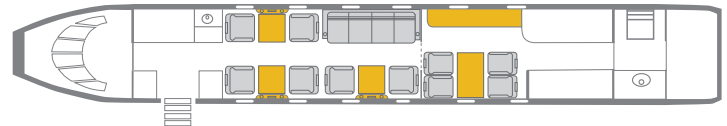

GULFSTREAM G450

WIFI/INTERNET ENABLED

FEATURES

- Seating for up to 14 Passengers
- Berthable Seats
- Espresso Machine
- DVD Player
- LCD Video Monitors
- Forward and Aft Lavatories
- Airshow, Flight Phone, and Satcom
- Convection Oven and Microwave

PERFORMANCE* : Range (statute miles): 5000 - Cruising Speed (mph): 548
SPECIFICATIONS: Cabin Height: 6.2 ft, Width: 7.3 ft, Length: 45.1 ft - Baggage: 169 cu. ft
For more information, visit solairus.aero/fleet/gulfstream-g450-New-York-Area