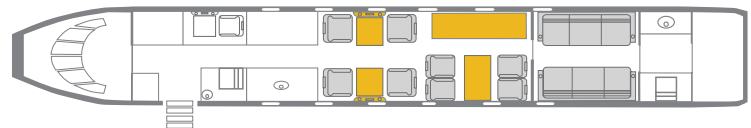

GULFSTREAM G650

WIFI ENABLED

INTERIOR FEATURES

Seating for 14, Berthing for 6
Blu-ray, DVD, Satellite TV
Convection/Microwave
Two Lavatories, Passenger and Crew
Satellite phone
Forward and Aft Cabin

PERFORMANCE* : Range (statute miles): 8055 - Cruising Speed (mph): 685
SPECIFICATIONS: Cabin Height: 6.4 ft, Width: 8.5 ft, Length: 46.8 ft - Baggage: 195 cu. ft
For more information, please visit solairus.aero/fleet/gulfstream-g650-sfo-based