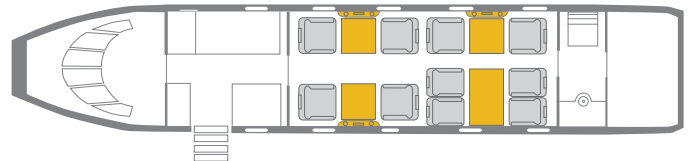

FALCON 2000LX

WIFI ENABLED

INTERIOR FEATURES

- Seating for up to 10 Passengers
- Forward Full Service Galley
- Microwave and Slot Oven
- DVD/CD/iPod Dock
- XM/Sirius Radio
- Onboard Satellite Phone

PERFORMANCE* : Range (statute miles): 4,600 - Cruising Speed 609 (mph)
SPECIFICATIONS: Cabin Height: 6.1 ft, Width: 7.6 ft, Length: 26.2 ft - Baggage: 131 cu. ft
For more information, please visit solairus.aero/fleet/dallas.falcon.2000lx