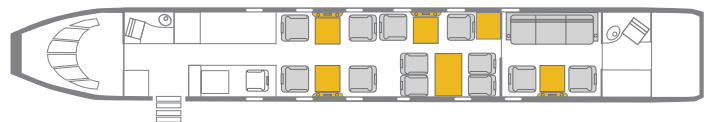

GLOBAL 6000

DOMESTIC & INTERNATIONAL WIFI ONBOARD

INTERIOR FEATURES

- Seating for up to 15 passengers
- Sleeping accommodations for 6
- Blu-ray and iPod dock
- Satellite phone
- Coffee maker, microwave & oven

PERFORMANCE* : Range (statute miles): 6,900 - Cruising Speed (mph): 560
SPECIFICATIONS: Cabin Height: 6.3 ft, Width: 8.2 ft, Length: 48.4 ft - Baggage: Interior: 195 cu. ft
For more information, please visit solairus.aero/fleet/houston-global-6000