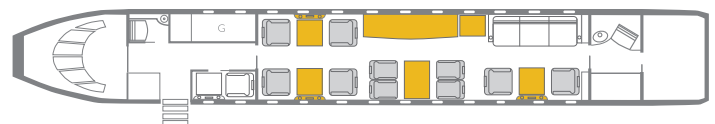

GLOBAL EXPRESS XRS

WIFI ENABLED

INTERIOR FEATURES

- Seating for 10 Passengers, Berthing for 6
- Forward Full Service Galley
- Internal/ External Baggage Compartments
- DVD, CD, and Kaleidescape Movie System
- Satellite Phone
- Three-Place Divan
- Forward and Aft Lavs and Dressing Area

PERFORMANCE* : Range (statute miles): 6700 - Cruising Speed (mph): 575
SPECIFICATIONS: Cabin Height: 6.3 ft, Width: 8.2 ft, Length: 48.4 ft - Baggage: Interior: 195 cu. ft
For more information, please visit solairus.aero/fleet/medford-global-express