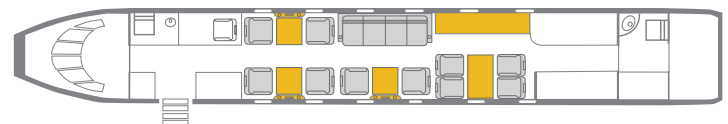

GULFSTREAM G550

WIFI ENABLED

INTERIOR FEATURES

- Seating for 14
- CD/DVD Plus iPod Connectivity
- Aircell Flight Phone
- Airshow
- Two Full Lavatories
- Six Personal Entertainment Monitors
- Large Monitors Forward and Aft Cabin
- Fax Capable

PERFORMANCE* : Range (statute miles): 7900 - Cruising Speed (mph): 500
SPECIFICATIONS: Cabin Height: 6.2 ft, Width: 7.3 ft, Length: 50 ft - Baggage: 226 cu. ft
For more information, please visit solairus.aero/fleet/gulfstream-g550-sfo-based