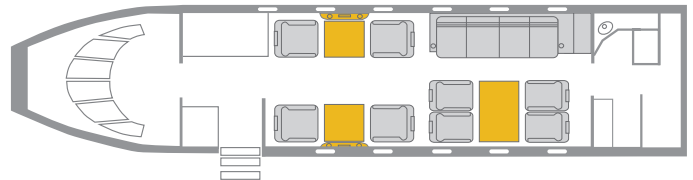

### INTERIOR FEATURES

- Seats 12 Passengers
- Full Forward Galley
- Microwave and Oven
- Coffee Maker
- CD / DVD / iPod Dock
- Satellite Phone

**PERFORMANCE\*** : Range (statute miles): 4500 - Cruising Speed (mph): 530  
**SPECIFICATIONS:** Cabin Height: 6.1 ft, Width: 8.2 ft, Length: 28.3 ft - Baggage: 115 cu. ft  
For more information, please visit [solairus.aero/fleet/challenger-604-portland](http://solairus.aero/fleet/challenger-604-portland)