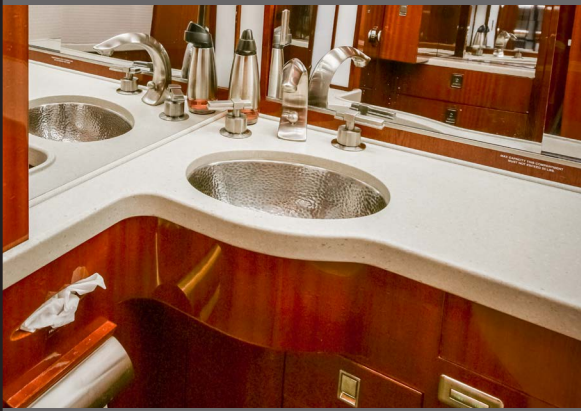

### INTERIOR FEATURES

- Seats 12 Passengers
- Full Forward Galley
- Microwave and Oven
- Coffee Maker
- CD / DVD / iPod Dock
- Satellite Phone

**PERFORMANCE\*** : Range (statute miles): 4500 - Cruising Speed (mph): 530  
**SPECIFICATIONS:** Cabin Height: 6.1 ft, Width: 8.2 ft, Length: 28.3 ft - Baggage: 115 cu. ft  
For more information, please visit [solairus.aero/fleet/challenger-604-portland](http://solairus.aero/fleet/challenger-604-portland)