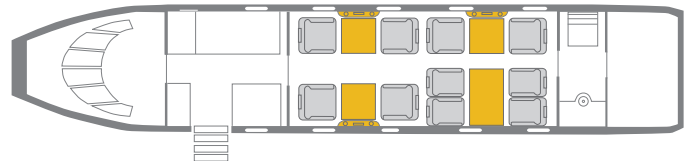

FALCON 2000

FREE DOMESTIC WIFI

INTERIOR FEATURES

- Seating for up to 10 Passengers
- Forward Full Service Galley
- Microwave / Oven / Espresso Machine
- DVD/CD Player
- Satellite Phone
- Media Server iPads Movies

PERFORMANCE* : Range (statute miles): 3,600 - Cruising Speed 528 (mph)
SPECIFICATIONS: Cabin Height: 6.2 ft, Width: 7.7 ft, Length: 26.0 ft - Baggage: 134 cu. ft

For more information, please visit solairus.aero/fleet/san jose.falcon.2000