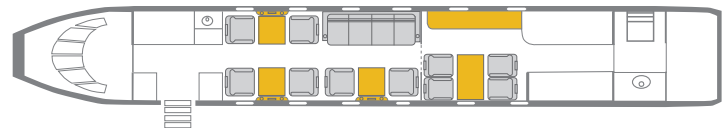

GULFSTREAM G400

FREE DOMESTIC GOGO WIFI

FEATURES

- Seating for 14
- Full Rear Galley
- Enclosed Lavatory
- Convection Oven & Microwave
- Espresso Machine & Coffee Maker
- Air Show / TV / DVD Player
- Headphones / 110V Outlets

PERFORMANCE* : Range (statute miles): 4715 - Cruising Speed (mph): 539
SPECIFICATIONS: Cabin Height: 6.1 ft, Width: 7.3 ft, Length: 45.2 ft - Baggage: 169 cu. ft
For more information, visit solairus.aero/fleet/gulfstream-g400-oklahoma