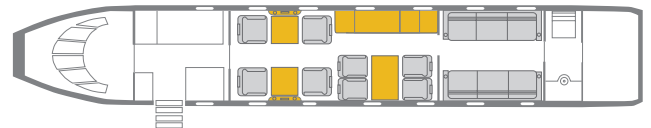

FALCON 900EX

FREE DOMESTIC GOGO WIFI ONBOARD

INTERIOR FEATURES

- Complete Refurbishment in 2017
- Seats 14 Passengers
- Oven & Microwave Onboard
- Coffee Maker / Hot water Capable
- CD Player & DVD Player
- Satellite Phone

PERFORMANCE* : Range (statute miles): 5,400 - Cruising Speed 536 (mph)
SPECIFICATIONS: Cabin Height: 6.2 ft, Width: 7.7 ft, Length: 33.0 ft - Baggage: 127 cu. ft
For more information, please visit solairus.aero/fleet/falcon-900ex