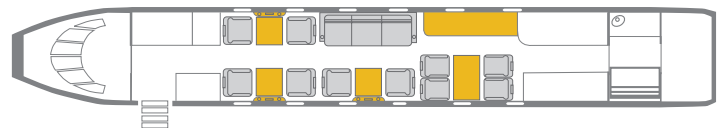

### INTERIOR FEATURES

- Seats 13 Passengers
- Full Rear Galley
- Oven & Microwave
- Coffee Maker
- CD/DVD Player
- Satellite Phone

**PERFORMANCE\*** : Range (statute miles): 4373 - Cruising Speed (mph): 548  
**SPECIFICATIONS:** Cabin Height: 6.1 ft, Width: 7.3 ft, Length: 45 ft - Baggage: 169 cu. ft  
For more information, please visit [solairus.aero/fleet/hayward-gulfstream-giv-sp](http://solairus.aero/fleet/hayward-gulfstream-giv-sp)