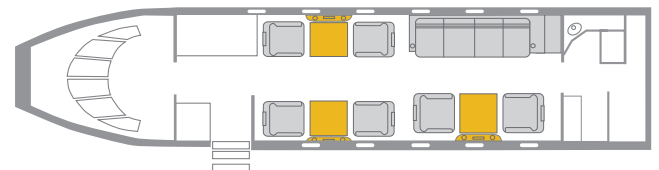

### INTERIOR FEATURES

- 10 Passenger Seating
- 6 Captain Chairs, 4-Place divan
- Full Forward Galley
- Microwave & Convection Oven
- CD / DVD / DirectTV
- Two 21" Monitors with Airshow
- Flight Phone

**PERFORMANCE\*** : Range (statute miles): 4761 - Cruising Speed (mph): 530  
**SPECIFICATIONS:** Cabin Height: 6.1 ft, Width: 8.2 ft, Length: 28.3 ft - Baggage: 115 cu. ft  
For more information, please visit [solairus.aero/fleet/chicago-challenger-605](http://solairus.aero/fleet/chicago-challenger-605)