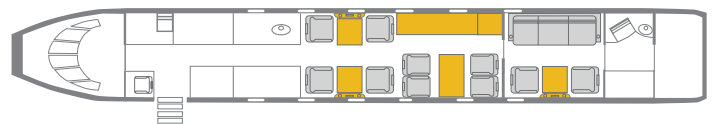

GLOBAL 5000

DOMESTIC & INTERNATIONAL WIFI ONBOARD

INTERIOR FEATURES

- Seating for up to 13 Passengers
- Sleeping accommodations for 6
- Direct TV
- GOGO Flight Phone
- Microwave & Oven

PERFORMANCE* : Range (statute miles): 5,700 - Cruising Speed (mph): 562
SPECIFICATIONS: Cabin Height: 6.3 ft, Width: 8.2 ft, Length: 42.0 ft - Baggage: Interior: 195 cu. ft
For more information, please visit solairus.aero/fleet/newyork-global-5000