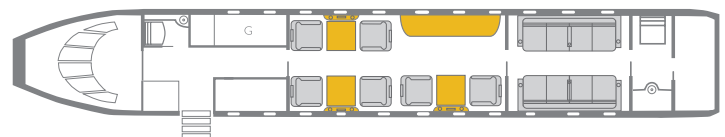

GULFSTREAM G450

FREE DOMESTIC WIFI

FEATURES

- Seats 14 Passengers Max
- Full Forward Galley
- Enclosed Lavatory
- CD / DVD / Airshow
- Eight Apple iPads with Movies
- Oven / Microwave / Toaster
- Skillet / Espresso Machine

PERFORMANCE* : Range (statute miles): 5000 - Cruising Speed (mph): 548
SPECIFICATIONS: Cabin Height: 6.2 ft, Width: 7.3 ft, Length: 45.1 ft - Baggage: 169 cu. ft
For more information, visit solairus.aero/fleet/gulfstream-g450-los-angeles-area