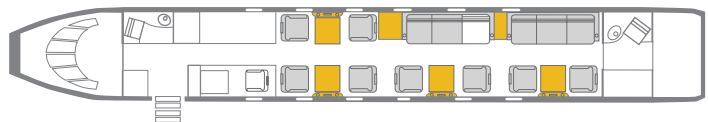

### INTERIOR FEATURES

- Seats 13 Passengers
- Sleeps 6 Passengers
- Full Forward Galley
- Oven / Microwave / Toaster
- Blu-Ray / DVD / iPod Dock
- Satellite TV / Airshow
- Enclosed Lavatory

**PERFORMANCE\*** : Range (statute miles): 6,900 - Cruising Speed (mph): 560  
**SPECIFICATIONS:** Cabin Height: 6.3 ft, Width: 8.2 ft, Length: 48.4 ft - Baggage: Interior: 195 cu. ft  
For more information, please visit [solairus.aero/fleet/las-vegas-global-6000](http://solairus.aero/fleet/las-vegas-global-6000)