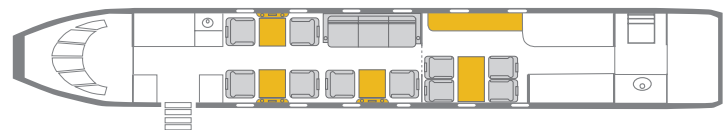

GULFSTREAM G400

HIGH-SPEED DOMESTIC 5G WIFI ONBOARD

FEATURES

- 2018 Full Refurbishment & Paint
- Seats 13 passengers
- Full Rear Galley
- Convection Oven / Slot Oven
- Toaster & Skillet
- Coffee Maker & Espresso Machine
- CD / DVD / Airshow
- Enclosed Lavatory

PERFORMANCE* : Range (statute miles): 4715 - Cruising Speed (mph): 539
SPECIFICATIONS: Cabin Height: 6.1ft, Width: 7.3 ft, Length: 45.2 ft - Baggage: 169 cu. ft
For more information, visit solairus.aero/fleet/gulfstream-g400-LA-Based