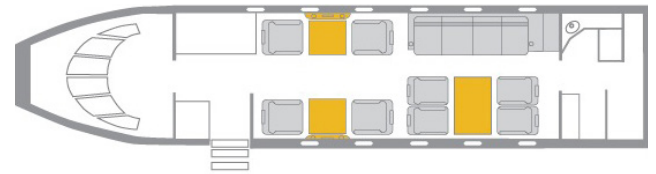

CHALLENGER 604

UNLIMITED WIFI

INTERIOR FEATURES

- Seating for up to 12 Passengers
- 4-Seat Divan
- Forward Full Service Galley
- Sleeping for up to 4 Passengers
- DVD and Airshow Systems
- iPod Doc
- Aft Full Lavatory
- Iridium Satellite Phones
- Unlimited WiFi

PERFORMANCE* : Range (statute miles): 4500 - Cruising Speed (mph): 530
SPECIFICATIONS: Cabin Height: 6.1 ft, Width: 8.2 ft, Length: 28.3 ft - Baggage: 115 cu. ft
For more information, please visit solairus.aero/fleet/challenger-604-florida