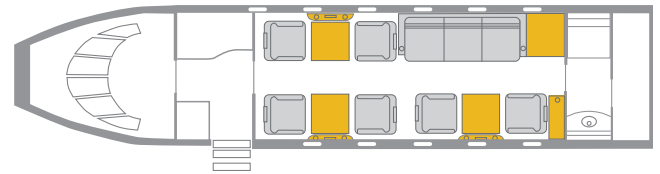

### INTERIOR FEATURES

- Full Forward Galley
- Enclosed Lavatory
- Convection Oven & Microwave
- Entertainment System Onboard
- Airshow
- Flight Phone

**PERFORMANCE\*** : Range (statute miles): 4500 - Cruising Speed (mph): 530  
**SPECIFICATIONS:** Cabin Height: 6.1 ft, Width: 8.2 ft, Length: 28.3 ft - Baggage: 115 cu. ft  
For more information, please visit [solairus.aero/fleet/challenger-604-boston](http://solairus.aero/fleet/challenger-604-boston)