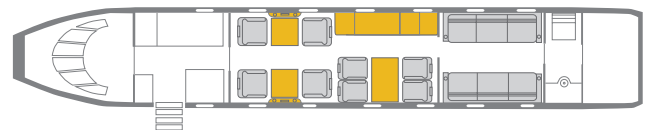

FALCON 900EX EASY

FREE DOMESTIC WIFI ONBOARD PAID INTERNATIONAL SAT. WIFI AVAILABLE INTERIOR FEATURES

- Seats 14 Passengers
- Sleeps 2 on Back Divans
- Full Forward Galley
- Oven / Micro / Coffee Maker
- Two Lavatories
- DVD & Flight Phone
- Airshow

PERFORMANCE* : Range (statute miles): 5,400 - Cruising Speed 555 (mph)
SPECIFICATIONS: Cabin Height: 6.2 ft, Width: 7.7 ft, Length: 33.0 ft - Baggage: 127 cu. ft
For more information, please visit solairus.aero/fleet/falcon-900ex.easy