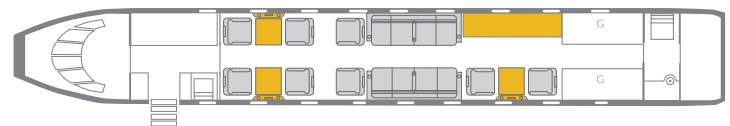

GULFSTREAM G550

COMPLIMENTARY HIGH SPEED
KA BAND WIFI ONBOARD

INTERIOR FEATURES

- Seats 16 passengers
- Full Aft Galley
- Convection Oven / Microwave
- Espresso Machine
- Forward and Aft Lavatories
- Flight Phone / DVD & CD Player
- 110V Outlets
- Headphones Onboard

PERFORMANCE* : Range (statute miles): 7900 - Cruising Speed (mph): 500
SPECIFICATIONS: Cabin Height: 6.2 ft, Width: 7.3 ft, Length: 50 ft - Baggage: 226 cu. ft
For more information, please visit solairus.aero/fleet/gulfstream-g550-ny-area