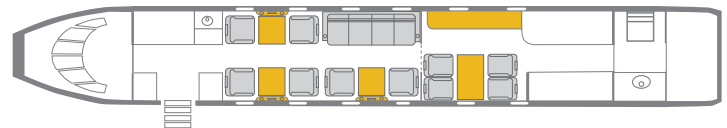

### FEATURES

- Free Domestic WIFI Onboard
- Paid International WIFI Available
- Seats 14 Passengers
- Full Rear Galley
- Oven / Microwave / Coffee Maker
- Blu-ray / DVD / CD
- 110V Outlets
- Flight Phone

**PERFORMANCE\*** : Range (statute miles): 5000 - Cruising Speed (mph): 548  
**SPECIFICATIONS:** Cabin Height: 6.2 ft, Width: 7.3 ft, Length: 45.1 ft - Baggage: 169 cu. ft  
For more information, visit [solairus.aero/fleet/gulfstream-g450-Green-Bay](http://solairus.aero/fleet/gulfstream-g450-Green-Bay)