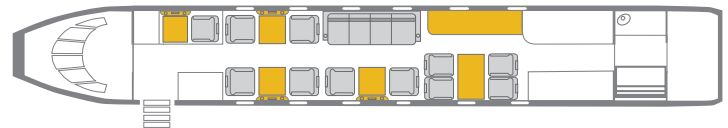

### INTERIOR FEATURES

- Seats 15 passengers
- Sleeps 6-7 passengers
- DVD Player / Airshow
- Flight Phone / 110V Outlets
- Full Rear Galley Onboard
- Convection Oven / Microwave
- Coffee Maker / Espresso Machine
- Two Lavatories, Forward and Rear

**PERFORMANCE\*** : Range (statute miles): 7192 - Cruising Speed (mph): 562  
**SPECIFICATIONS:** Cabin Height: 6.2 ft, Width: 7.3 ft, Length: 50 ft - Baggage: 226 cu. ft  
For more information, please visit [solairus.aero/fleet/gulfstream-gv-oak-based](http://solairus.aero/fleet/gulfstream-gv-oak-based)