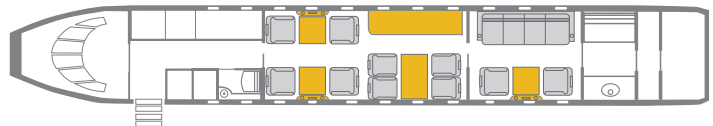

GULFSTREAM GIV-SP

FREE DOMESTIC GOGO WIFI

INTERIOR FEATURES

- Seats 14 passengers
- Sleeps 6 passengers
- Aft Stateroom with Hard Door Closure
- Blu-Ray Player / CD Player / Airshow
- iPod Docking Station
- Flight Phone / 110V Outlets
- Full Forward Galley
- Convection Oven / Microwave / Skillet
- Coffee Maker / Espresso Machine
- Forward and Aft Lavatories

PERFORMANCE* : Range (statute miles): 4373 - Cruising Speed (mph): 548
SPECIFICATIONS: Cabin Height: 6.1 ft, Width: 7.3 ft, Length: 45 ft - Baggage: 169 cu. ft
For more information, please visit solairus.aero/fleet/dallas.area-gulfstream-giv-sp