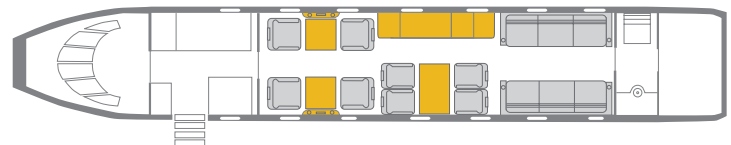

GULFSTREAM G450

FREE DOMESTIC GOGO WIFI ONBOARD

FEATURES

- Paid International WIFI
- Seats 14 passengers
- iPod Docking Station
- Flight Phone / 110V Outlets
- Full Forward Galley
- Oven / Microwave / Skillet
- Coffee Machine / Toaster
- Forward and Aft Lavatories

PERFORMANCE* : Range (statute miles): 5000 - Cruising Speed (mph): 548
SPECIFICATIONS: Cabin Height: 6.2 ft, Width: 7.3 ft, Length: 45.1 ft - Baggage: 169 cu. ft
For more information, visit solairus.aero/fleet/gulfstream-g450-SF_Bay_Area