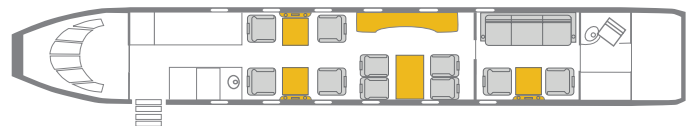

LEGACY 600

FREE DOMESTIC GOGO AVANCE WIFI

INTERIOR FEATURES

- Seats 13 passengers
- Sleeps 5 passengers
- WIFI Calling Available
- DVD Player / CD Player / Airshow
- Full Forward Galley
- Convection Oven / Microwave
- Espresso Machine

PERFORMANCE* : Range (statute miles): 3916 - Cruising Speed 523 (mph)
SPECIFICATIONS: Cabin Height: 6 ft, Width: 6.49 ft, Length: 42.4 ft - Baggage: 240 cu. ft
For more information, please visit solairus.aero/fleet/miami.legacy.600