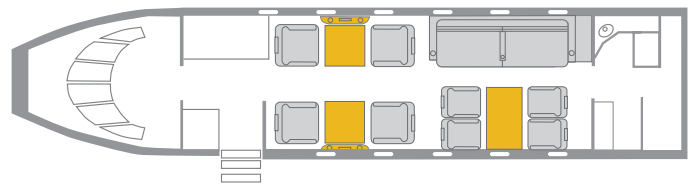

CHALLENGER 604

FREE DOMESTIC GOGO WIFI ONBOARD

INTERIOR FEATURES

- Seats 10 Passengers
- Sleeps 3-4 Passengers
- DVD Player / CD Player / Airshow
- Flight Phone / 110V Outlets
- Full Forward Galley
- Convection Oven / Microwave / Toaster
- Full Aft Lavatory

PERFORMANCE* : Range (statute miles): 4500 - Cruising Speed (mph): 530
SPECIFICATIONS: Cabin Height: 6.1 ft, Width: 8.2 ft, Length: 28.3 ft - Baggage: 115 cu. ft
For more information, please visit solairus.aero/fleet/boston-challenger-604