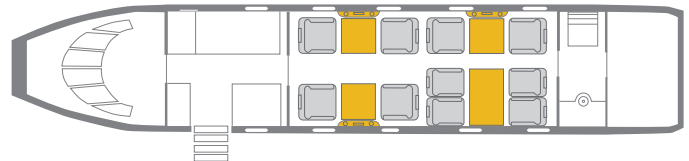

FALCON 2000

FREE DOMESTIC GOGO WIFI

INTERIOR FEATURES

- Seats 10 passengers
- Sleeps 4-5 passengers
- DVD Player / CD Player / Airshow
- Flight Phone / 110V Outlets
- Full Forward Galley
- Convection Oven / Microwave
- Espresso Machine

PERFORMANCE* : Range (statute miles): 3,600 - Cruising Speed 528 (mph)
SPECIFICATIONS: Cabin Height: 6.2 ft, Width: 7.7 ft, Length: 26.0 ft - Baggage: 134 cu. ft
For more information, please visit solairus.aero/fleet/houston.falcon.2000