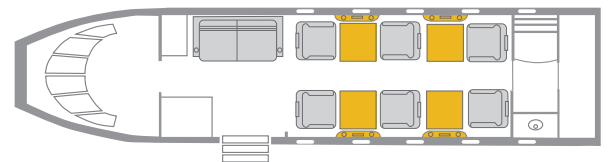

PHENOM 300E

FREE DOMESTIC L5 GOGO WIFI ONBOARD

INTERIOR FEATURES

- Seats 8 Passengers
- Movies Available via GOGO Vision
- Enclosed Aft Lavatory
- Brand New, Factory Direct 2020 Aircraft

PERFORMANCE* : Range (statute miles): 2390 - Cruising Speed 521 (mph)
SPECIFICATIONS: Cabin Height: 4.11ft, Width: 5.1ft, Length: 17.2ft - Baggage: 66 cu. ft
For more information, please visit solairus.aero/fleet/phoenix.phenom.300E