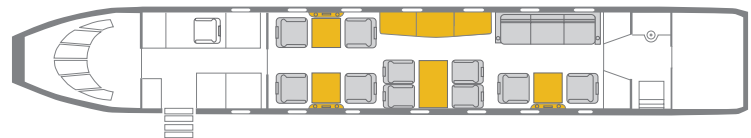

GULFSTREAM G500

**FREE HIGH SPEED KA BAND WIFI
DOMESTIC & INTERNATIONAL**

INTERIOR FEATURES

- Seats 13 passengers
- Sleeps 6 passengers
- iPod Docking Station
- Flight Phone / 110V Outlets
- Full Forward Galley
- Convection Oven / Microwave / Skillet
- Espresso Machine
- Forward and Aft Lavatories

PERFORMANCE* : Range (statute miles): 6674 - Cruising Speed (mph): 709
SPECIFICATIONS: Cabin Height: 6.2 ft, Width: 7.7 ft, Length: 47.7 ft - Baggage: 175 cu. ft
For more information, please visit solairus.aero/fleet/gulfstream-g500-bed-based