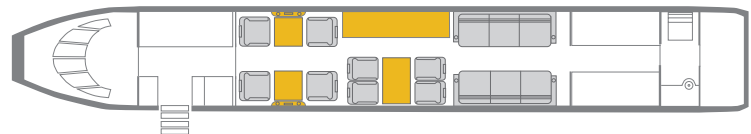

GULFSTREAM G500

**FREE HIGH SPEED KA BAND WIFI
DOMESTIC & INTERNATIONAL**

INTERIOR FEATURES

- Seats 14 passengers
- Sleeps 4 passengers
- Flight Phone / 110V Outlets
- Full Forward Galley
- Convection Oven / Microwave / Skillet
- Espresso Machine
- Forward and Aft Lavatories

PERFORMANCE* : Range (statute miles): 6674 - Cruising Speed (mph): 709
SPECIFICATIONS: Cabin Height: 6.2 ft, Width: 7.7 ft, Length: 47.7 ft - Baggage: 175 cu. ft
For more information, please visit solairus.aero/fleet/gulfstream-g500-afw-based