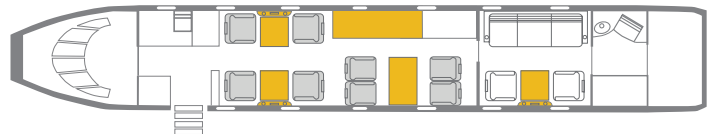

GLOBAL 5000

INTERIOR FEATURES

- Seats 8 passengers
- Sleeps 5 passengers
- DVD Player / CD Player / Airshow
- Flight Phone / 110V Outlets
- Full Forward Galley
- Oven / Microwave / Skillet
- Espresso Machine
- Forward and Aft Lavatories

PERFORMANCE* : Range (statute miles): 5,700 - Cruising Speed (mph): 562
SPECIFICATIONS: Cabin Height: 6.3 ft. Width: 8.2 ft. Length: 42.0 ft - Baggage: Interior: 195 cu. ft
For more information, please visit solairus.aero/fleet/stratford-global-5000