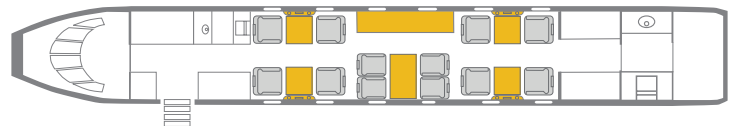

GULFSTREAM G550

FREE DOMESTIC GOGO WIFI ONBOARD

INTERIOR FEATURES

- Seats 12 passengers
- Sleeps up to 6 passengers
- Flight Phone / 110V Outlets
- Full Aft Galley
- Oven / Microwave / Skillet
- Espresso Machine
- Forward and Aft Lavatories

PERFORMANCE* : Range (statute miles): 7900 - Cruising Speed (mph): 500
SPECIFICATIONS: Cabin Height: 6.2 ft, Width: 7.3 ft, Length: 50 ft - Baggage: 226 cu. ft

CONTACT SOLAIRUS TODAY TO BOOK YOUR NEXT CHARTER FLIGHT
800.359.7861 - CHARTER@SOLAIRUS.AERO - WWW.SOLAIRUS.AERO