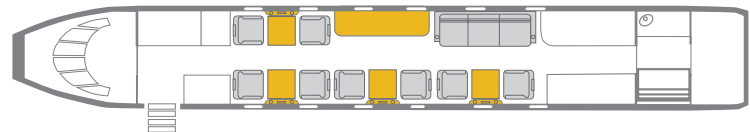

GULFSTREAM G500

**FREE HIGH SPEED KA BAND WIFI
DOMESTIC & INTERNATIONAL**

INTERIOR FEATURES

- Seats 11 passengers
- Sleeps 5 passengers
- DVD Player / CD Player / Airshow
- iPod Docking Station
- Flight Phone / 110V Outlets
- Full Forward Galley
- Convection Oven / Microwave
- Coffee Maker / Hot Water Kettle
- Forward and Aft Lavatories

PERFORMANCE* : Range (statute miles): 6674 - Cruising Speed (mph): 709
SPECIFICATIONS: Cabin Height: 6.2 ft, Width: 7.7 ft, Length: 47.7 ft - Baggage: 175 cu. ft

**CONTACT SOLAIRUS TODAY TO BOOK YOUR NEXT CHARTER FLIGHT
800.359.7861 - CHARTER@SOLAIRUS.AERO - WWW.SOLAIRUS.AERO**