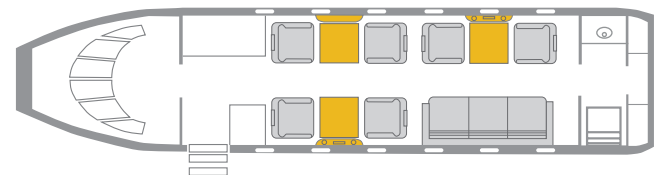

CHALLENGER 300

FREE DOMESTIC WIFI

INTERIOR FEATURES

- Seats 9 passengers
- Airshow
- Flight Phone
- 110V Outlets
- Forward Galley
- Microwave
- Aft Lavatory

PERFORMANCE* : Range (statute miles): 3800 - Cruising Speed (mph): 525
SPECIFICATIONS: Cabin Height: 6.1 ft, Width: 7.2 ft, Length: 29 ft - Baggage: 106 cu. ft