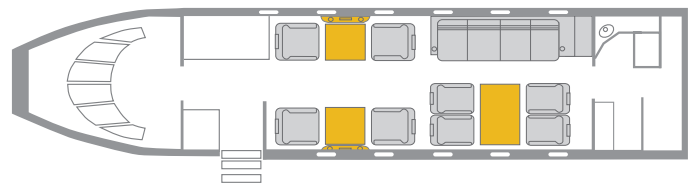

## FREE WORLDWIDE KA BAND WIFI ONBOARD

### INTERIOR FEATURES

- Seats 10 passengers
- Blu-Ray/DVD/CD Player / Airshow
- 110V Outlets
- Full Forward Galley
- Microwave / Convection Oven
- Espresso Machine
- Aft Lavatory

**PERFORMANCE\*** : Range (statute miles): 4603 - Cruising Speed (mph): 540  
**SPECIFICATIONS:** Cabin Height: 6 ft, Width: 8 ft, Length: 25.7 ft - Baggage: 115 cu. ft