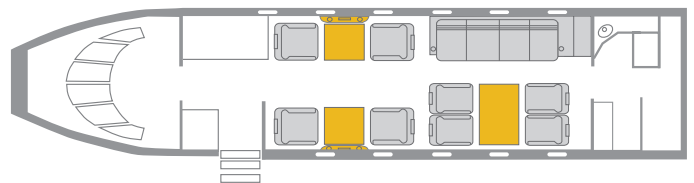

CHALLENGER 650

FREE WORLDWIDE KA BAND WIFI ONBOARD

INTERIOR FEATURES

- Seats 12 passengers
- Blu-Ray/DVD/CD Player / Airshow
- 110V Outlets
- Full Forward Galley
- Microwave / Convection Oven
- Espresso Machine
- Aft Lavatory

PERFORMANCE* : Range (statute miles): 4603 - Cruising Speed (mph): 540
SPECIFICATIONS: Cabin Height: 6 ft, Width: 8 ft, Length: 25.7 ft - Baggage: 115 cu. ft

CONTACT SOLAIRUS TODAY TO BOOK YOUR NEXT CHARTER FLIGHT
800.359.7861 - CHARTER@SOLAIRUS.AERO - WWW.SOLAIRUS.AERO