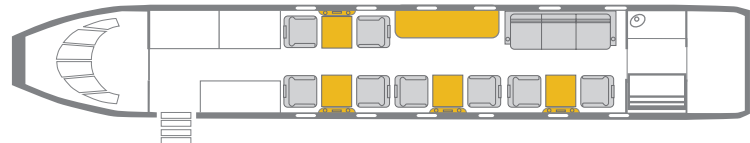

GULFSTREAM G500

**FREE HIGH SPEED KA BAND WIFI
DOMESTIC & INTERNATIONAL**

INTERIOR FEATURES

- Seats 11 passengers
- Sleeps 5 passengers
- DVD Player / CD Player / Airshow
- iPod Docking Station
- Flight Phone / 110V Outlets
- Full Forward Galley
- Convection Oven / Microwave
- Coffee Maker / Hot Water Kettle
- Forward and Aft Lavatories

PERFORMANCE* : Range (statute miles): 6674 - Cruising Speed (mph): 709
SPECIFICATIONS: Cabin Height: 6.2 ft, Width: 7.7 ft, Length: 47.7 ft - Baggage: 175 cu. ft

**CONTACT SOLAIRUS TODAY TO BOOK YOUR NEXT CHARTER FLIGHT
800.359.7861 - CHARTER@SOLAIRUS.AERO - WWW.SOLAIRUS.AERO**