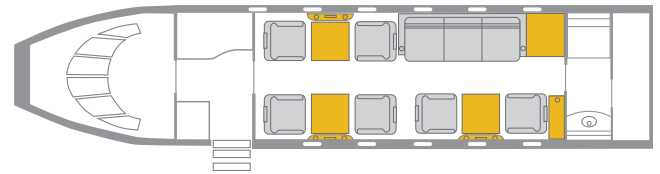

# CHALLENGER 604

**FREE DOMESTIC GOGO WIFI ONBOARD**

## INTERIOR FEATURES

- Seats 9 passengers
- Sleeps 4 passengers
- Flight Phone / 110V Outlets
- Full Forward Galley
- Convection Oven / Microwave
- Espresso Machine
- Enclosed Aft Lavatory

**PERFORMANCE\*** : Range (statute miles): 4500 - Cruising Speed (mph): 530  
**SPECIFICATIONS**: Cabin Height: 6.1 ft, Width: 8.2 ft, Length: 28.3 ft - Baggage: 115 cu. ft