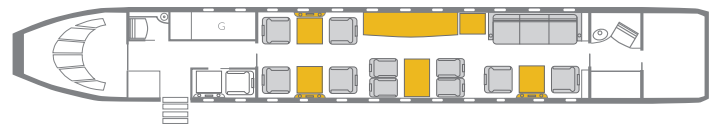

GLOBAL EXPRESS XRS

FREE HIGH SPEED KA BAND WIFI

INTERIOR FEATURES

- Seats 13 passengers
- Sleeps 6 passengers
- DVD Player / CD Player / Airshow
- Flight Phone / 110V Outlets
- Full Forward Galley
- Convection Oven / Microwave
- Espresso Machine
- Forward and Aft Lavatories

PERFORMANCE* : Range (statute miles): 6700 - Cruising Speed (mph): 575
SPECIFICATIONS: Cabin Height: 6.3 ft, Width: 8.2 ft, Length: 48.4 ft - Baggage: Interior: 195 cu. ft

CONTACT SOLAIRUS TODAY TO BOOK YOUR NEXT CHARTER FLIGHT
800.359.7861 - CHARTER@SOLAIRUS.AERO - WWW.SOLAIRUS.AERO