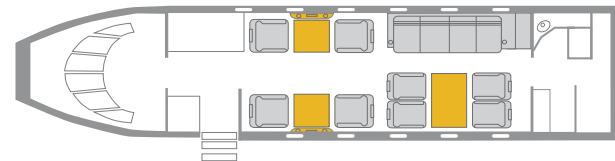

CHALLENGER 650

**FREE WORLDWIDE KA BAND
WIFI ONBOARD**

INTERIOR FEATURES

- Seats 12 passengers
- Blu-Ray/DVD/CD Player / Airshow
- 110V Outlets
- Full Forward Galley
- Microwave / Convection Oven
- Espresso Machine
- Aft Lavatory

PERFORMANCE*: Range (statute miles): 4603 - Cruising Speed (mph): 540
SPECIFICATIONS: Cabin Height: 6 ft, Width: 8 ft, Length: 25.7 ft - Baggage: 115 cu. ft

CONTACT SOLAIRUS TODAY TO BOOK YOUR NEXT CHARTER FLIGHT
800.359.7861 - CHARTER@SOLAIRUS.AERO - WWW.SOLAIRUS.AERO