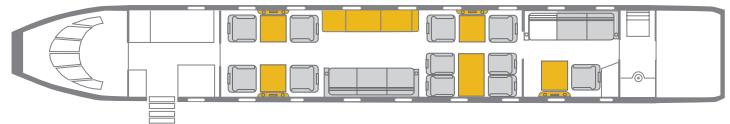

GULFSTREAM G650ER

FREE HIGH-SPEED KA BAND DOMESTIC & INTERNATIONAL INTERIOR FEATURES

- Seats 16 passengers
- Sleeps 6 passengers
- DVD Player / Airshow
- Flight Phone / 110V Outlets
- Full Forward Galley
- Convection Oven / Microwave
- Coffee Maker
- Forward and Aft Lavatories

PERFORMANCE* : Range (statute miles): 8055 - Cruising Speed (mph): 685
SPECIFICATIONS: Cabin Height: 6.4 ft, Width: 8.5 ft, Length: 46.8 ft - Baggage: 195 cu. ft

CONTACT SOLAIRUS TODAY TO BOOK YOUR NEXT CHARTER FLIGHT
800.359.7861 - CHARTER@SOLAIRUS.AERO - WWW.SOLAIRUS.AERO