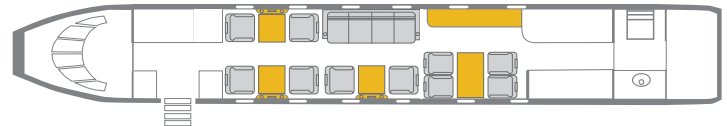

GULFSTREAM G450

FREE DOMESTIC GOGO 3G WIFI ONBOARD

FEATURES

- Seats 12 Passengers
- Sleeps 4 Passengers
- Airshow/ HDMI input ports
- Flight Phone / 110V Outlets
- Full Aft Galley
- Oven / Microwave / Toaster
- Forward and Aft Lavatories

PERFORMANCE* : Range (statute miles): 5000 - Cruising Speed (mph): 480
SPECIFICATIONS: Cabin Height: 6.2 ft, Width: 7.3 ft, Length: 45.1 ft - Baggage: 169 cu. ft

CONTACT SOLAIRUS TODAY TO BOOK YOUR NEXT CHARTER FLIGHT
800.359.7861 - CHARTER@SOLAIRUS.AERO - WWW.SOLAIRUS.AERO